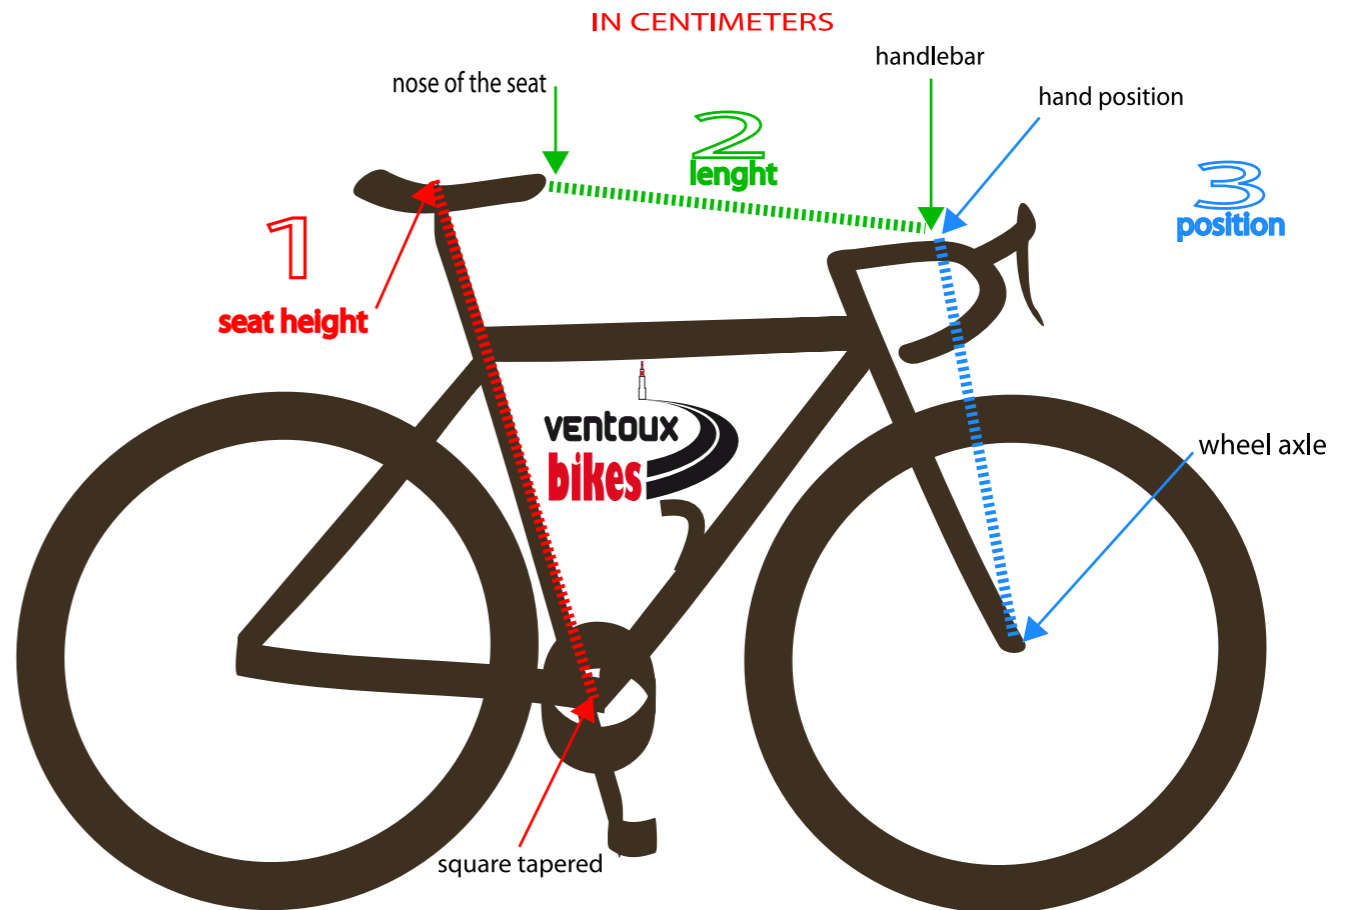

INFORMATIONS TO PROVIDE US for categories *only for* RACE LINE / PRESTIGE LINE

- category of rental
- your bike's measurements **1 2 3** IN CENTIMETERS
- your height **4**
- type of pedals for your own shoes (or shoes rental with SPD pedals)
- start and end dates of rental
- how many bikes

EXTRA CHARGE

BIKE SHOES ARE NOT INCLUDED

SHOES RENTAL OPTION > SHOES with cleats and SPD pedals
5 € for half day or full day > 3 € per following days

CLEATS SHOES ARE NOT RECOMMENDED FOR NOVICE CYCLISTS

Included in your rental :

helmet, 2 bottle cages, CO2 cartridge or seat pack containing a spare tube & tire levers., mini pump (lock on demand)

You can bring your own cycling shoes as we can provide the bike with these models of pedals

Pedals are included if you bring your own cycling shoes

4 YOUR HEIGHT

If you bring with your own shoes, please tell us which pedals you need

extra charge if shoes rental